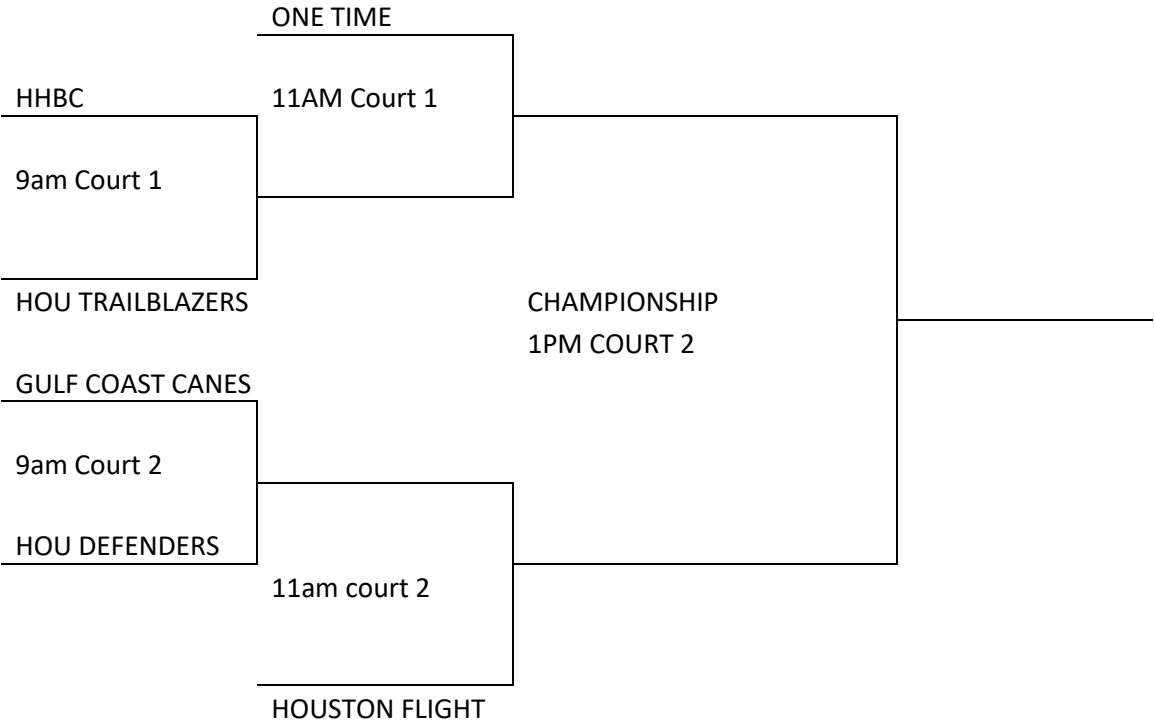

14u SUNDAY BRACKET

12U SUNDAY BRACKET

13U SUNDAY BRACKET