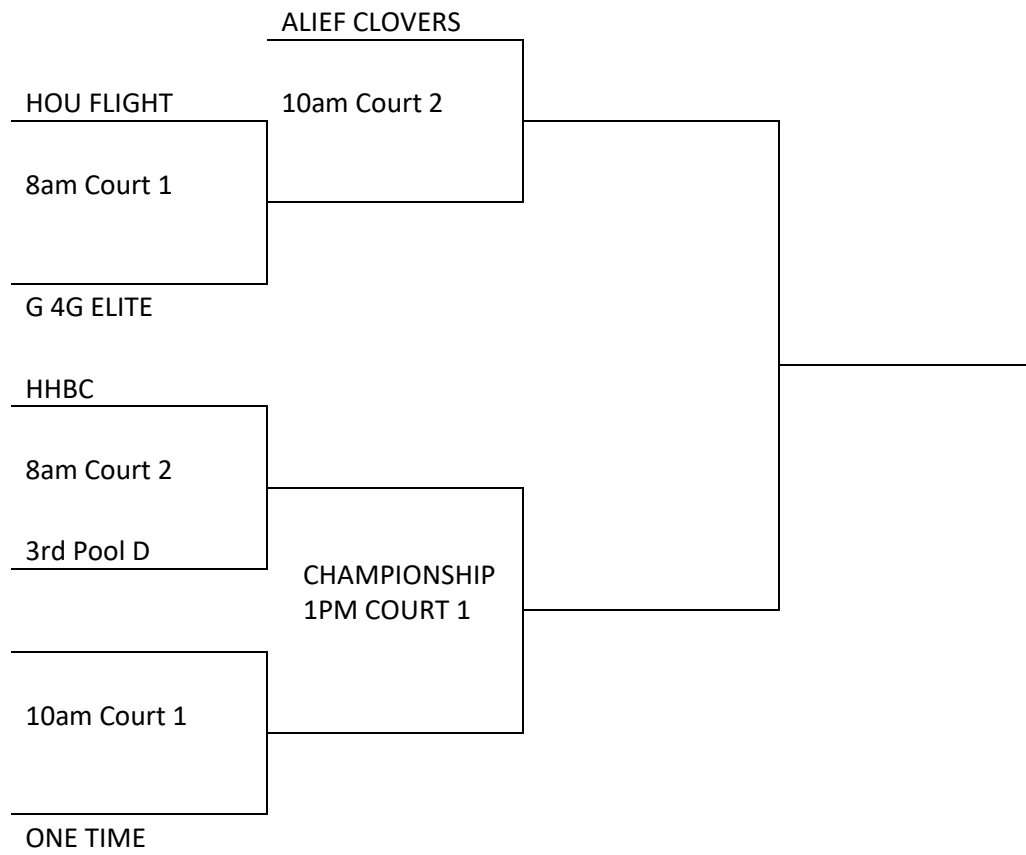

14u SUNDAY BRACKET

12U SUNDAY BRACKET

13U SUNDAY BRACKET