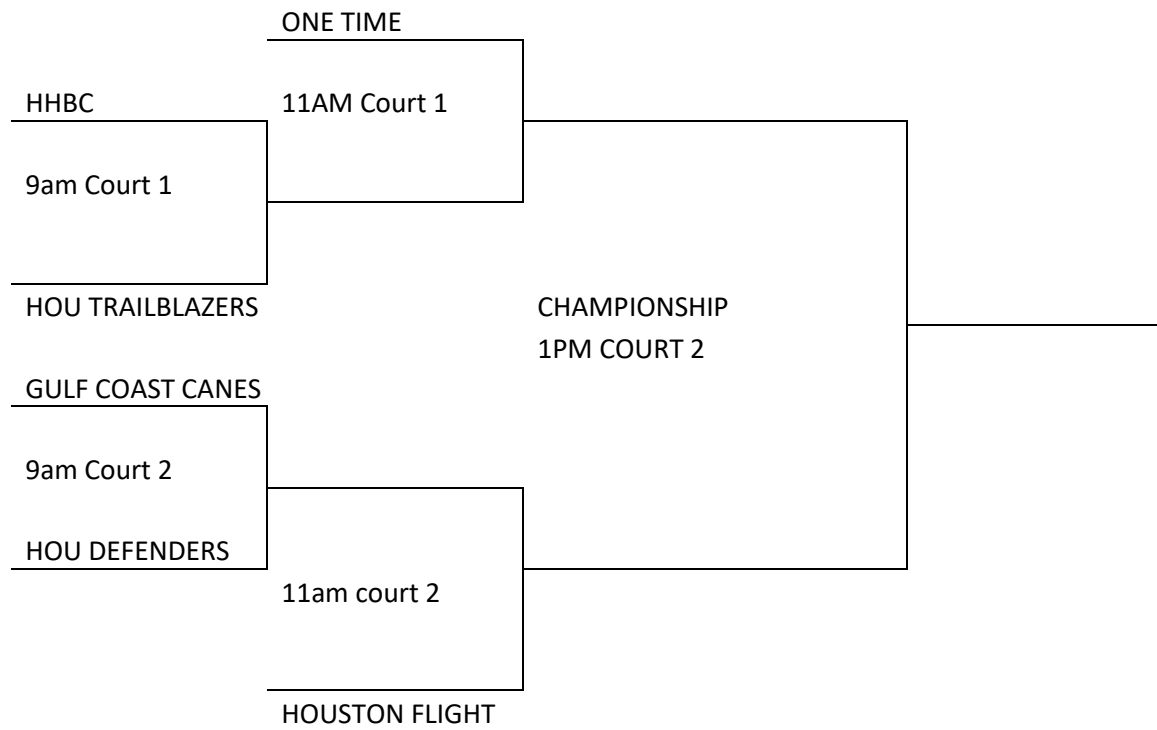

14u SUNDAY BRACKET

12U SUNDAY BRACKET

13U SUNDAY BRACKET