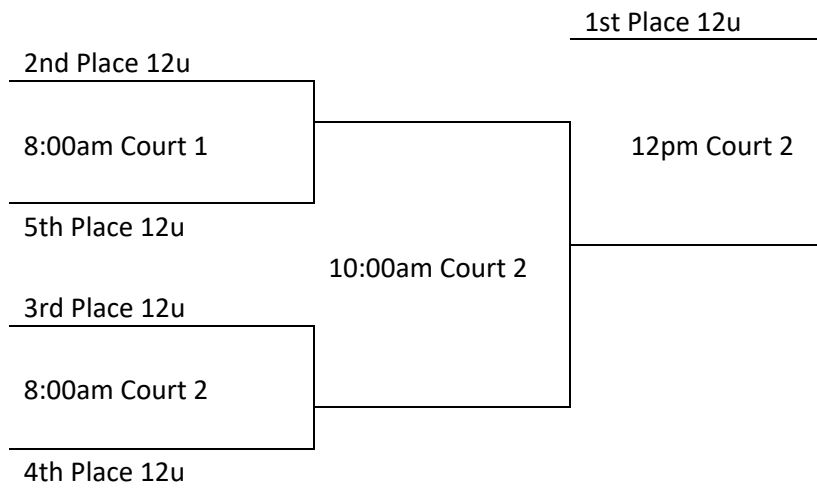

12u Bracket  
Crossover  
Athletics

14u Bracket  
Crossover Athletics

15u Bracket  
Crossover Athletics

13u Bracket  
Just Play

16U Bracket play

GAME TIME	COURT	POOL J	POOL K
8:00AM	1	3 <sup>RD</sup> PLACE	3 <sup>RD</sup> PLACE
6:00PM	1	2 <sup>ND</sup> PLACE	2 <sup>ND</sup> PLACE
8:00PM	2	1 <sup>ST</sup> PLACE	1 <sup>ST</sup> PLACE

17U Bracket play

GAME TIME	COURT	POOL M	POOL N
5:00PM	2	1 <sup>ST</sup> PLACE	1 <sup>ST</sup> PLACE
9:00PM	2	3 <sup>RD</sup> PLACE	3 <sup>RD</sup> PLACE
10:00PM	1	2 <sup>ND</sup> PLACE	2 <sup>ND</sup> PLACE