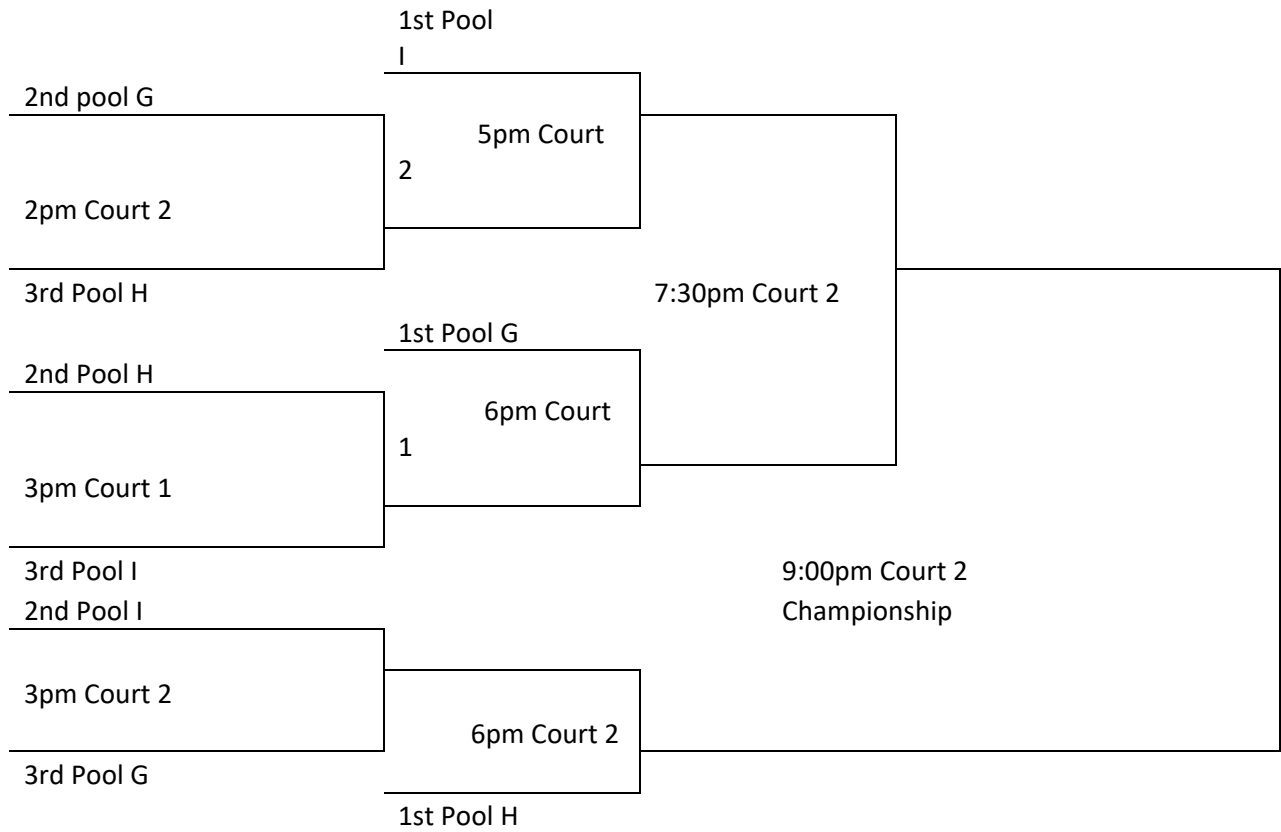

12u Bracket  
Crossover  
Athletics

14u Bracket  
Crossover Athletics

15u Bracket  
Crossover Athletics

13u Bracket  
Just Play

16U Bracket play

GAME TIME	COURT	POOL J	POOL K
8:00AM	1	3 <sup>RD</sup> PLACE	3 <sup>RD</sup> PLACE
6:00PM	1	2 <sup>ND</sup> PLACE	2 <sup>ND</sup> PLACE
8:00PM	2	1 <sup>ST</sup> PLACE	1 <sup>ST</sup> PLACE

17U Bracket play

GAME TIME	COURT	POOL M	POOL N
5:00PM	2	1 <sup>ST</sup> PLACE	1 <sup>ST</sup> PLACE
9:00PM	2	3 <sup>RD</sup> PLACE	3 <sup>RD</sup> PLACE
10:00PM	1	2 <sup>ND</sup> PLACE	2 <sup>ND</sup> PLACE