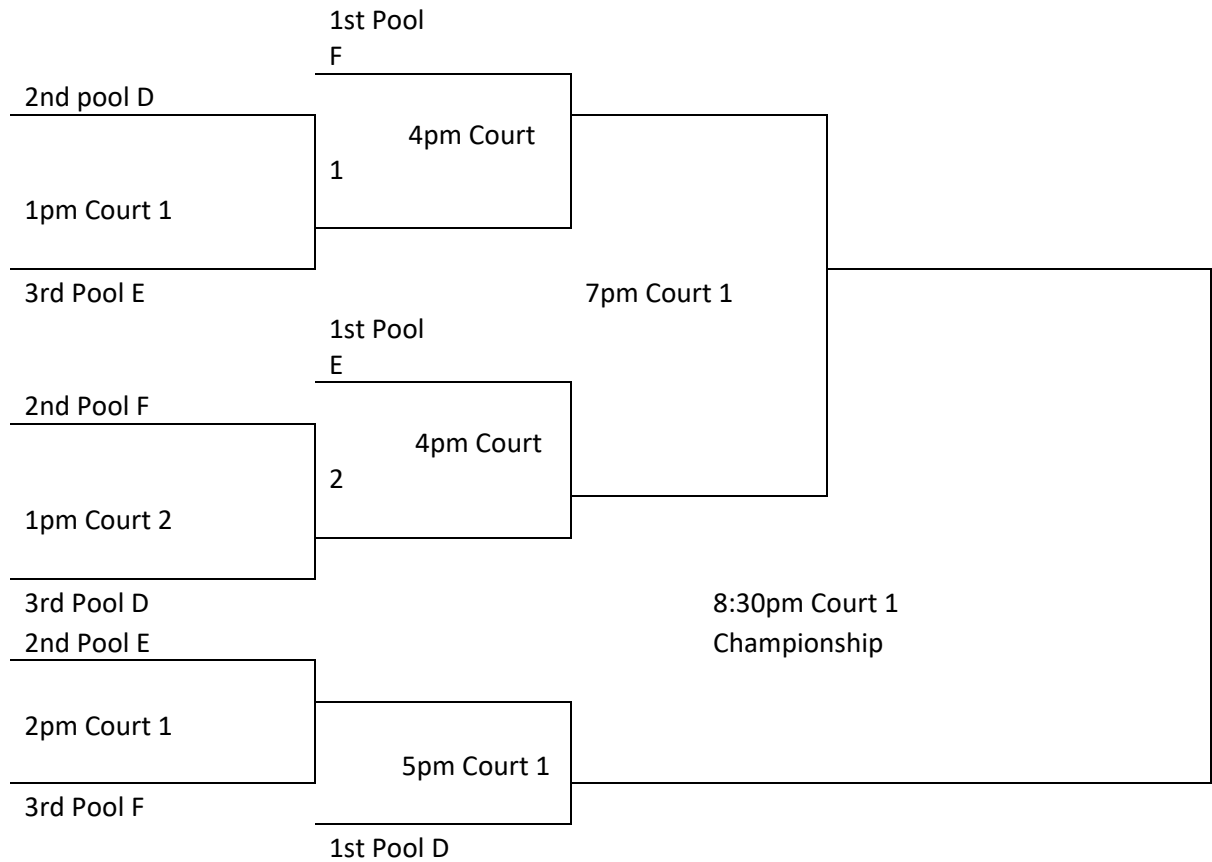

12u Bracket  
Crossover  
Athletics

14u Bracket  
Crossover Athletics

15u Bracket  
Crossover Athletics

13u Bracket  
Just Play

16U Bracket play

GAME TIME	COURT	POOL J	POOL K
8:00AM	1	3 <sup>RD</sup> PLACE	3 <sup>RD</sup> PLACE
6:00PM	1	2 <sup>ND</sup> PLACE	2 <sup>ND</sup> PLACE
8:00PM	2	1 <sup>ST</sup> PLACE	1 <sup>ST</sup> PLACE

17U Bracket play

GAME TIME	COURT	POOL M	POOL N
5:00PM	2	1 <sup>ST</sup> PLACE	1 <sup>ST</sup> PLACE
9:00PM	2	3 <sup>RD</sup> PLACE	3 <sup>RD</sup> PLACE
10:00PM	1	2 <sup>ND</sup> PLACE	2 <sup>ND</sup> PLACE