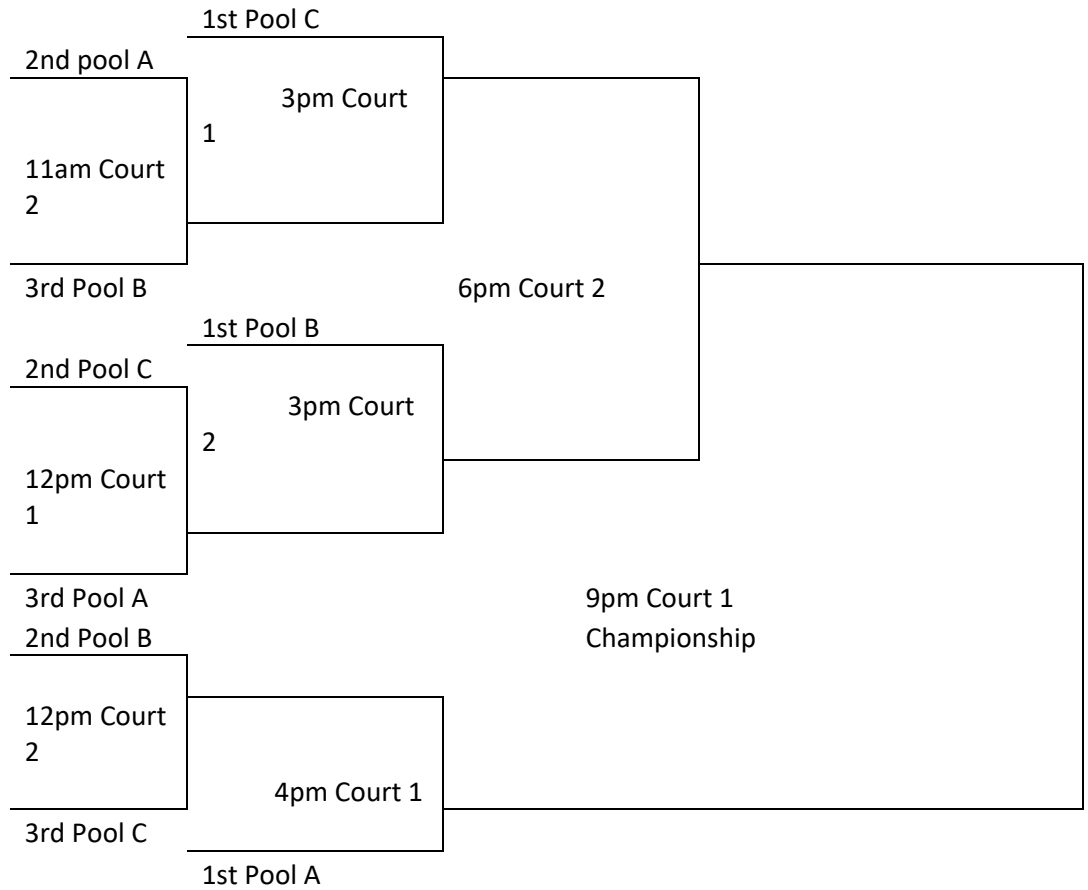

12u Bracket  
Crossover  
Athletics

14u Bracket  
Crossover Athletics

15u Bracket  
Crossover Athletics

13u Bracket  
Just Play

16U Bracket play

GAME TIME	COURT	POOL J	POOL K
8:00AM	1	3 <sup>RD</sup> PLACE	3 <sup>RD</sup> PLACE
6:00PM	1	2 <sup>ND</sup> PLACE	2 <sup>ND</sup> PLACE
8:00PM	2	1 <sup>ST</sup> PLACE	1 <sup>ST</sup> PLACE

17U Bracket play

GAME TIME	COURT	POOL M	POOL N
5:00PM	2	1 <sup>ST</sup> PLACE	1 <sup>ST</sup> PLACE
9:00PM	2	3 <sup>RD</sup> PLACE	3 <sup>RD</sup> PLACE
10:00PM	1	2 <sup>ND</sup> PLACE	2 <sup>ND</sup> PLACE