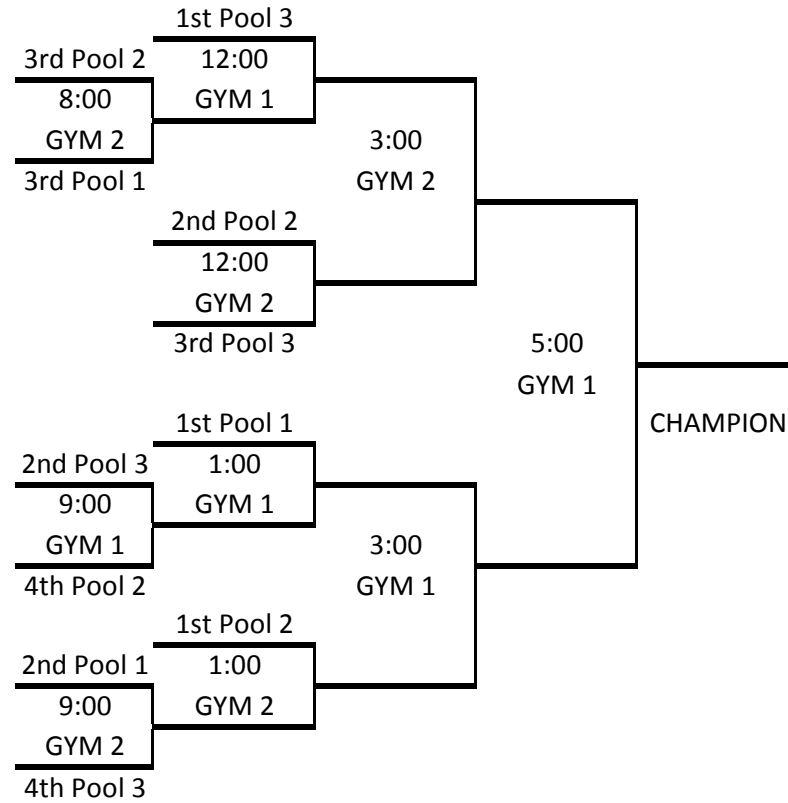

2012 WINTER SLAM

WEST HOUSTON INDOOR SOCCER CLUB

13U DIVISION

14U DIVISION

2012 WINTER SLAM

WEST HOUSTON INDOOR SOCCER CLUB

GIRLS DIVISION