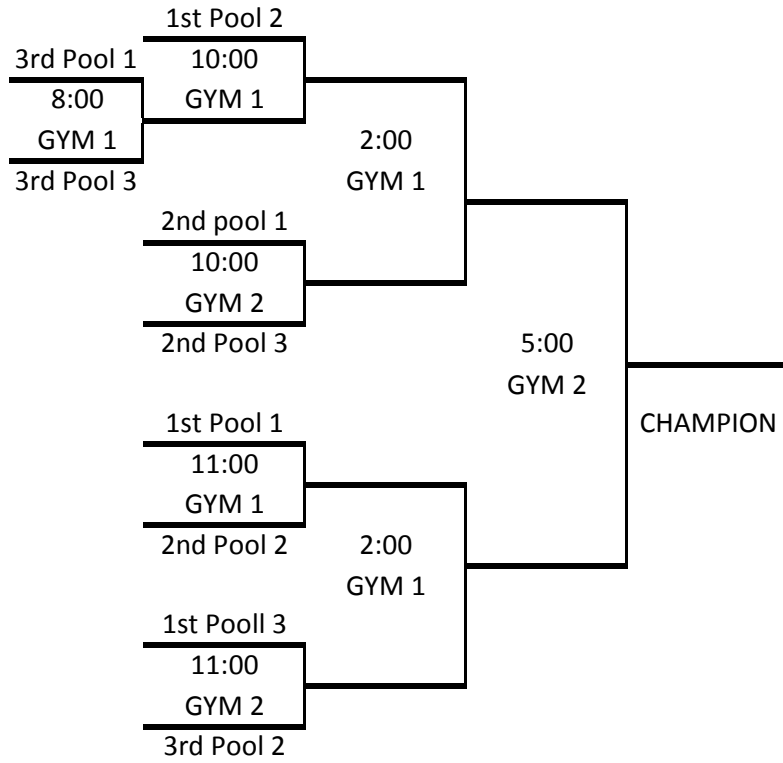

2012 WINTER SLAM

WEST HOUSTON INDOOR SOCCER CLUB

13U DIVISION

14U DIVISION

2012 WINTER SLAM

WEST HOUSTON INDOOR SOCCER CLUB

GIRLS DIVISION