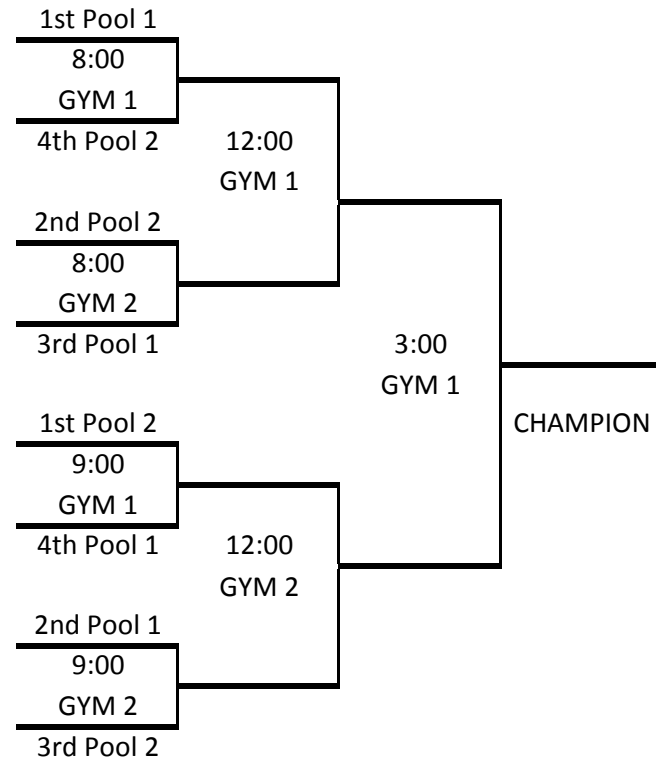

**WINTER SLAM 2012
BRACKET PLAY**

FAITH WEST ACADEMY

10U DIVISION

11U DIVISION

**WINTER SLAM 2012
BRACKET PLAY**

FAITH WEST ACADEMY

9U DIVISION