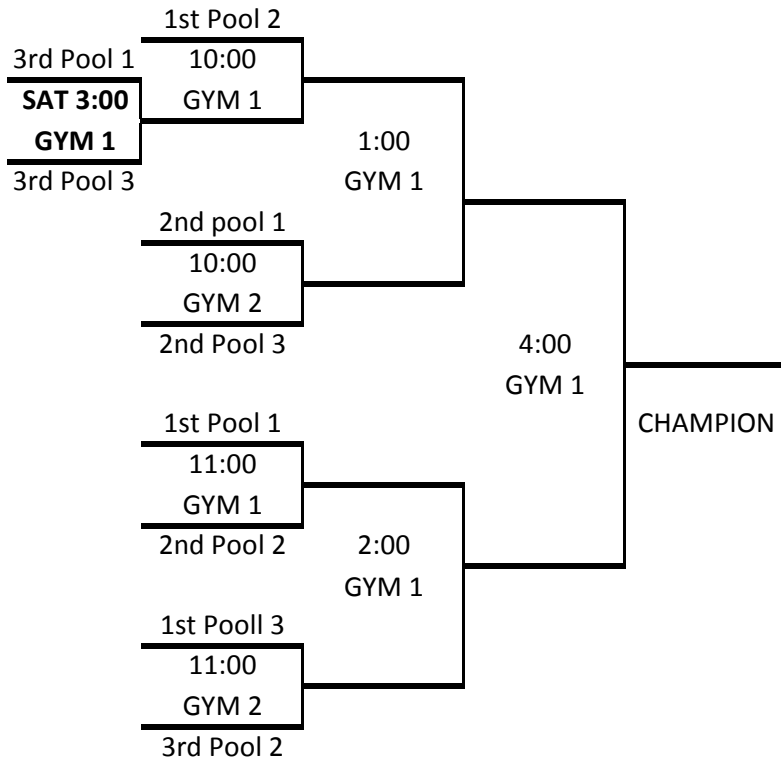

**WINTER SLAM 2012
BRACKET PLAY**

FAITH WEST ACADEMY

10U DIVISION

11U DIVISION

**WINTER SLAM 2012
BRACKET PLAY**

FAITH WEST ACADEMY

9U DIVISION