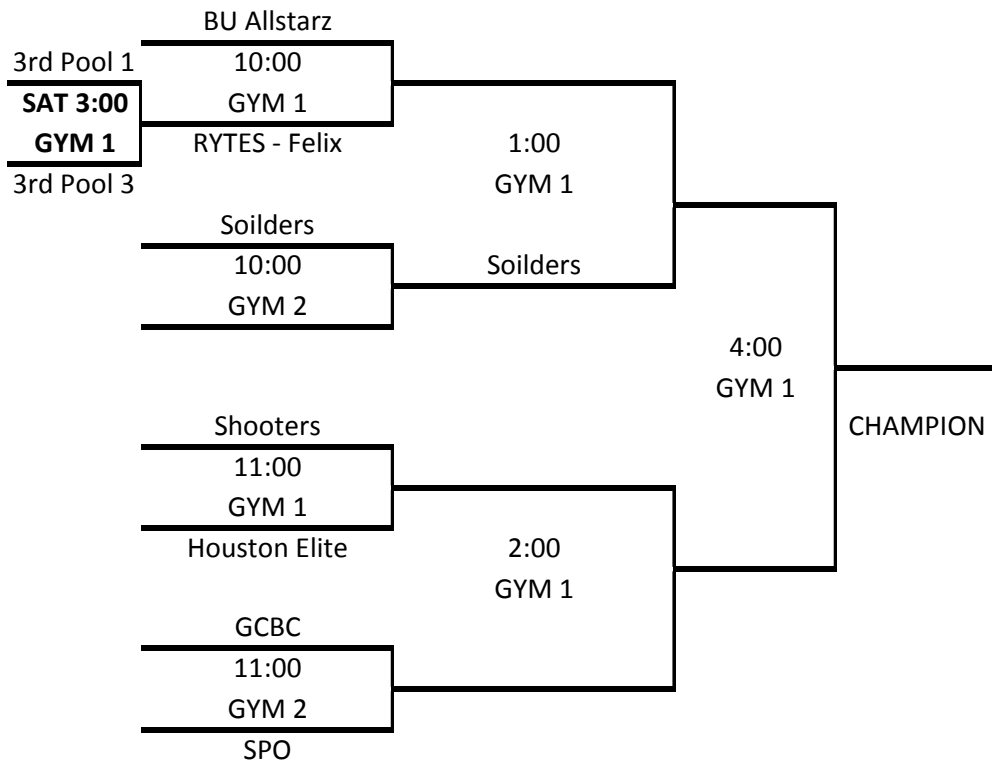

**WINTER SLAM 2012  
BRACKET PLAY**

**10U DIVISION**

**WINTER SLAM 2012  
BRACKET PLAY**

**FAITH WEST ACADEMY**

**9U DIVISION**

# FAITH WEST ACADEMY

## 11U DIVISION